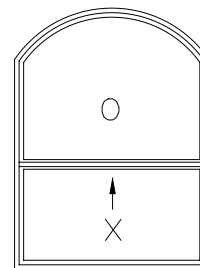

Ask your Architectural Representative for more information.

1/1 Single Hung

1/1 by PW by 1/1

PW over SH

PW by SH

[Configuration]

Twin 1/1 by 1/1

Triple 1/1 by 1/1 by 1/1

Rake Top SH

Arch Top SH

Egress Formula: 1/1 **Opening Width** = $NFW - 6 \frac{3}{8}''$ Must be greater than 20"
Opening Height = $NFH / 2 - 6 \frac{3}{8}''$ Must be greater than 24"
Square Footage = $OW * OH / 144$ Must be greater than 5.7 Sq. Ft.