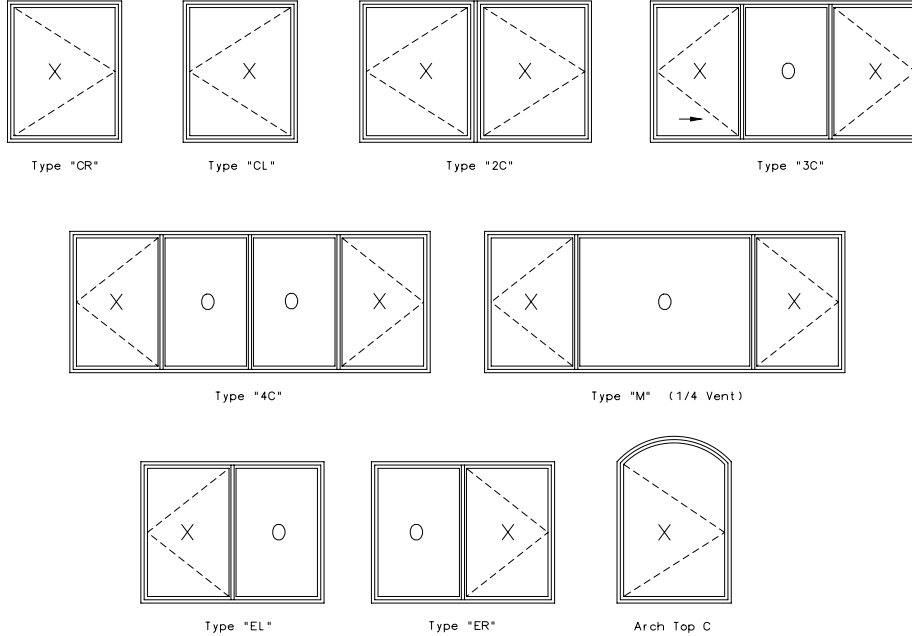

Ask your Architectural Representative for more information.

Casement

Configuration

Egress Formula: CR or CL **Opening Width** = NFW-7" **Must be greater than 20"**
Opening Height = NFH-6 3/8" **Must be greater than 24"**
Square Footage = **OW*OH/144** **Must be greater than 5.7 Sq. Ft.**