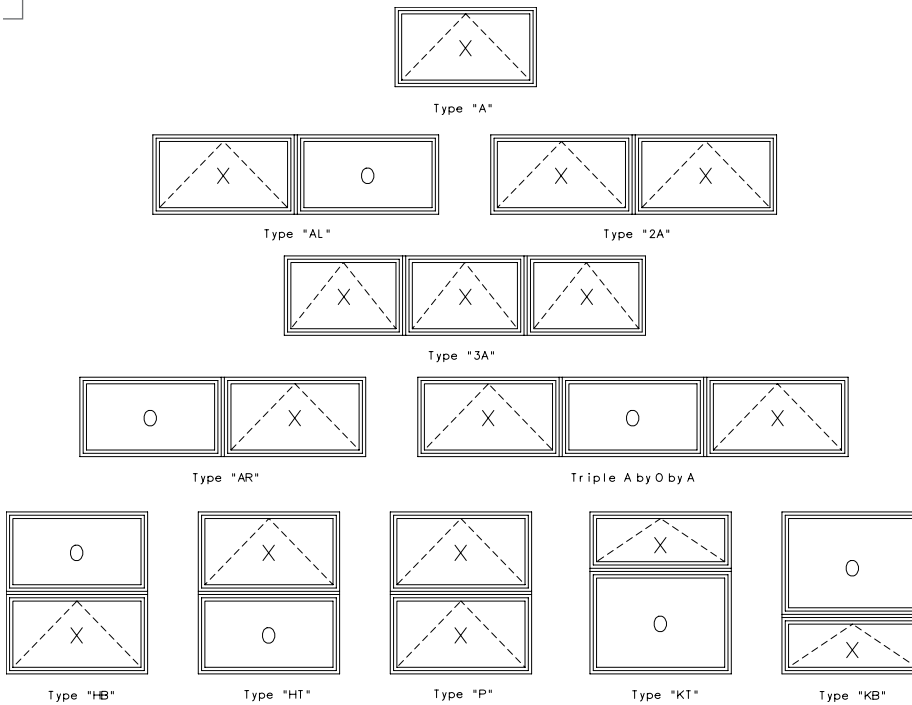

Features

- AAMA Rated (C30)
- Even Sight Line
- 3 1/4" Frame Depth
- 7/8" Glazing Standard
- 1" Optional Glazing
- Fusion Welded Frame and Sash
- Multi-Chamber Frame
- Aluminum Sash Stiffeners
- Euro-Style Lock and Handle
- Euro-Style Operators

Ask your Architectural Representative for more information.

Casement

Configuration

Egress Formula: CR or CL **Opening Width** = NFW-7" **Must be greater than 20"**
Opening Height = NFH-6 3/8" **Must be greater than 24"**
Square Footage = **OW*OH/144** **Must be greater than 5.7 Sq. Ft.**