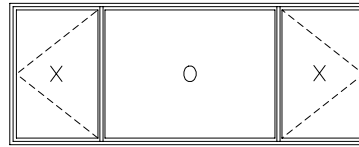

*Ask your Architectural Representative for more information.*

Type "CR"

Type "CL"

Type "2C"

Type "3C"

Type "4C"

Type "M" (1/4 Vent)

Type "EL"

Triple A by O by A

Type "HB"

Type "HT"

Type "P"

Type "KT"

Type "KB"

Egress Formula: CA Opening Width =  $NFW - 9 \frac{1}{4}"$  Must be greater than 20"  
 Opening Height =  $NFH - 5 \frac{1}{2}"$  Must be greater than 24"  
 Square Footage =  $OW * OH / 144$  Must be greater than 5.7 Sq. Ft.