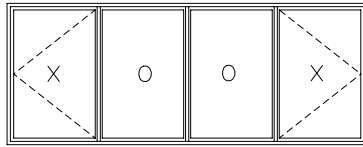

*Ask your Architectural Representative for more information.*

Type "CR"

Type "CL"

Type "2C"

Type "3C"

Type "4C"

Type "M" (1/4 Vent)

Type "EL"

Triple A by O by A

Type "HB"

Type "HT"

Type "P"

Type "KT"

Type "KB"

Egress Formula: CA Opening Width =  $NFW - 9 \frac{1}{4}"$  Must be greater than 20"  
 Opening Height =  $NFH - 5 \frac{1}{2}"$  Must be greater than 24"  
 Square Footage =  $OW * OH / 144$  Must be greater than 5.7 Sq. Ft.