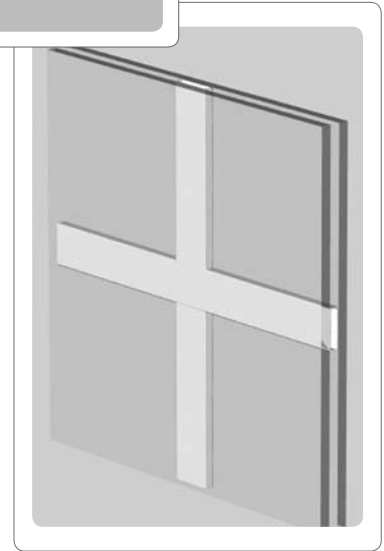

Glazing Materials

metallic spacer between the glass panes that results in a higher energy performance, especially around the perimeter of the glass, giving it a “warmer edge.” We also utilize HB Fuller’s Thermo Seal® hot melt butyl, which has a very low MVTR and has been tested to exceed the performance requirements for CBA level under ASTM E773/E774.

Nail-on Fin

IWC uses a 1” nail-on fin that is pre-punched for easy installation. Fin set backs are available in 1 3/8” for use with power wall stucco systems and 1” for conventional three coat systems.

Options

Glass- Let your imagination be your guide with our multitude of glass possibilities. If you have a question, feel free to contact your architectural representative anytime. We’re here to help! Grids are available in flat and sculptured and may be used in a variety of designs.